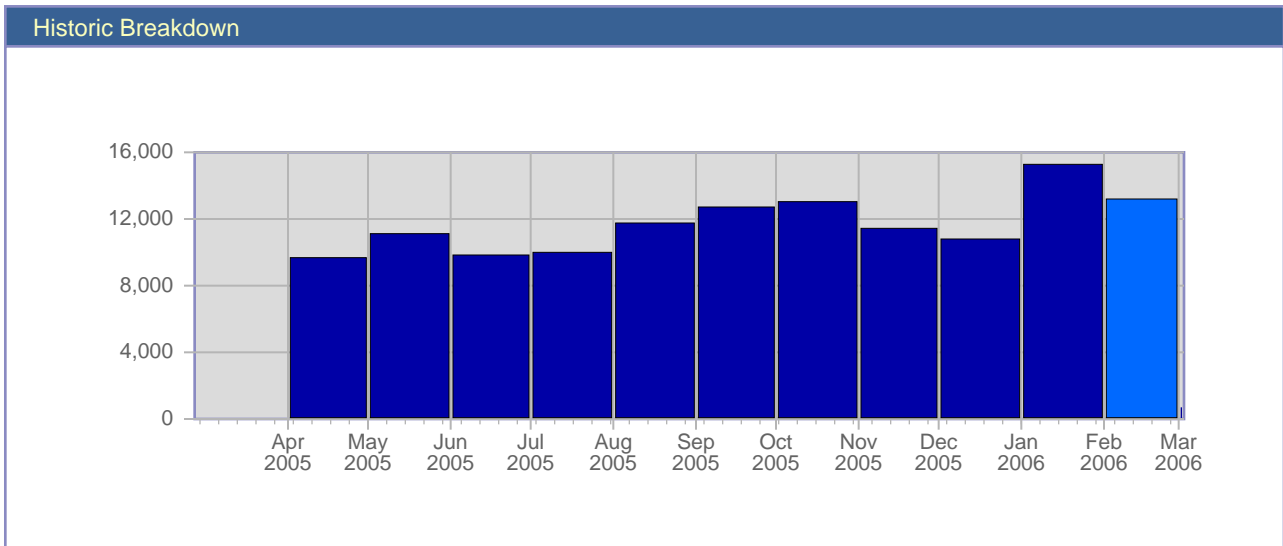

Traffic Reports Visits

Report Description	
Report Description:	Visits during the month of February 2006
Report Range:	Month of February 2006
Report Scope:	Historical Data

Date	Total Visits	Average Visits Historically	Change	Percent of Total Visits
Wed Feb 1st, 2006	452	420.59	-31 ▼	3.44%
Thu Feb 2nd, 2006	382	387.11	-186 ▼	2.91%
Fri Feb 3rd, 2006	379	375.48	-184 ▼	2.88%
Sat Feb 4th, 2006	382	321.02	-208 ▼	2.91%
Sun Feb 5th, 2006	393	356.54	-140 ▼	2.99%
Mon Feb 6th, 2006	583	451.46	+108 ▲	4.43%
Tue Feb 7th, 2006	592	438.02	+172 ▲	4.50%
Wed Feb 8th, 2006	533	420.59	+81 ▲	4.05%
Thu Feb 9th, 2006	554	387.11	+172 ▲	4.21%
Fri Feb 10th, 2006	436	375.48	+57 ▲	3.32%
Sat Feb 11th, 2006	394	321.02	+12 ▲	2.00%
Sun Feb 12th, 2006	365	356.54	-28 ▼	2.78%
Mon Feb 13th, 2006	545	451.46	-38 ▼	4.15%
Tue Feb 14th, 2006	601	438.02	+9 ▲	4.57%
Wed Feb 15th, 2006	544	420.59	+11 ▲	4.14%
Thu Feb 16th, 2006	440	387.11	-114 ▼	3.35%
Fri Feb 17th, 2006	410	375.48	-26 ▼	3.12%
Sat Feb 18th, 2006	384	321.02	-10 ▼	2.92%
Sun Feb 19th, 2006	424	356.54	+424 ▲	3.23%
Mon Feb 20th, 2006	503	451.46	+503 ▲	3.83%
Tue Feb 21st, 2006	469	438.02	+469 ▲	3.57%
Wed Feb 22nd, 2006	523	420.59	+523 ▲	3.98%
Thu Feb 23rd, 2006	474	387.11	+474 ▲	3.61%
Fri Feb 24th, 2006	469	375.48	+469 ▲	3.57%
Sat Feb 25th, 2006	415	321.02	+415 ▲	3.16%
Sun Feb 26th, 2006	496	356.54	+496 ▲	3.77%
Mon Feb 27th, 2006	500	451.46	+500 ▲	3.80%
Tue Feb 28th, 2006	506	438.02	+506 ▲	3.85%
	13,148	10,597		