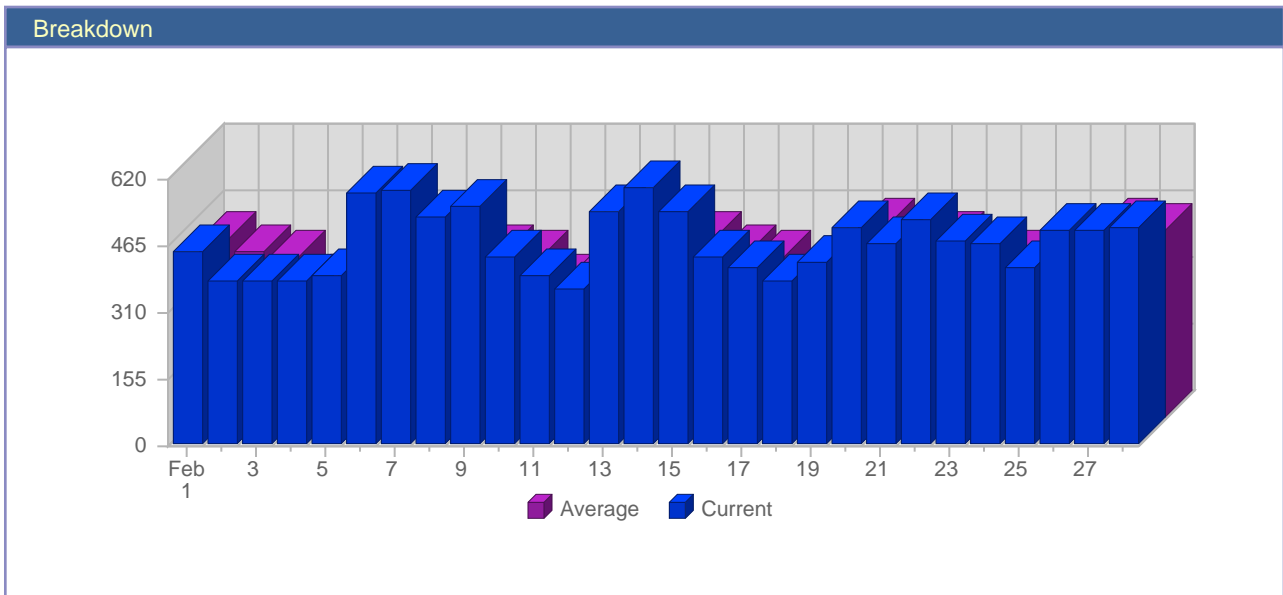

Traffic Reports Visits

Report Description	
Report Description:	Visits during the month of February 2006
Report Range:	Month of February 2006
Report Scope:	Historical Data

Date	Total Visits	Average Visits Historically	Change	Percent of Total Visits
Wed Feb 1st, 2006	452	420.59	-31 ▼	3.44%
Thu Feb 2nd, 2006	382	387.11	-186 ▼	2.91%
Fri Feb 3rd, 2006	379	375.48	-184 ▼	2.88%
Sat Feb 4th, 2006	382	321.02	-208 ▼	2.91%
Sun Feb 5th, 2006	393	356.54	-140 ▼	2.99%
Mon Feb 6th, 2006	583	451.46	+108 ▲	4.43%
Tue Feb 7th, 2006	592	438.02	+172 ▲	4.50%
Wed Feb 8th, 2006	533	420.59	+81 ▲	4.05%
Thu Feb 9th, 2006	554	387.11	+172 ▲	4.21%
Fri Feb 10th, 2006	436	375.48	+57 ▲	3.32%
Sat Feb 11th, 2006	394	321.02	+12 ▲	2.00%
Sun Feb 12th, 2006	365	356.54	-28 ▼	2.78%
Mon Feb 13th, 2006	545	451.46	-38 ▼	4.15%
Tue Feb 14th, 2006	601	438.02	+9 ▲	4.57%
Wed Feb 15th, 2006	544	420.59	+11 ▲	4.14%
Thu Feb 16th, 2006	440	387.11	-114 ▼	3.35%
Fri Feb 17th, 2006	410	375.48	-26 ▼	3.12%
Sat Feb 18th, 2006	384	321.02	-10 ▼	2.92%
Sun Feb 19th, 2006	424	356.54	+424 ▲	3.23%
Mon Feb 20th, 2006	503	451.46	+503 ▲	3.83%
Tue Feb 21st, 2006	469	438.02	+469 ▲	3.57%
Wed Feb 22nd, 2006	523	420.59	+523 ▲	3.98%
Thu Feb 23rd, 2006	474	387.11	+474 ▲	3.61%
Fri Feb 24th, 2006	469	375.48	+469 ▲	3.57%
Sat Feb 25th, 2006	415	321.02	+415 ▲	3.16%
Sun Feb 26th, 2006	496	356.54	+496 ▲	3.77%
Mon Feb 27th, 2006	500	451.46	+500 ▲	3.80%
Tue Feb 28th, 2006	506	438.02	+506 ▲	3.85%
	13,148	10,597		